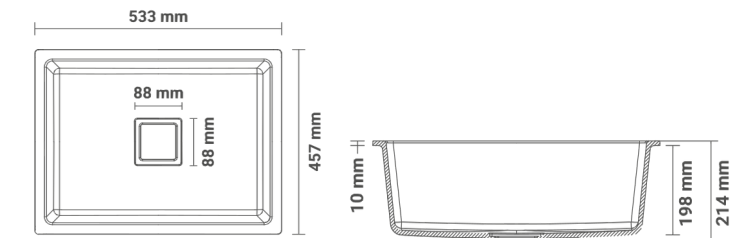

PRODUCT : 21"X18"

SIZE : 533 X 457 X 214 MM
WEIGHT : 10 KG. (Approx)
FINISH : GRANITE | METALLIC

PRODUCT : 16"X18"

SIZE : 457 X 406 X 215 MM
WEIGHT : 8 KG. (Approx)
FINISH : GRANITE | METALLIC

EXPRESS THE
MAGNIFICENCE WITH INNOVATION
TO MAKE YOUR SPACE

More Amazing

PRODUCT : 36"X18"

SIZE : 915 X 450 X 208 MM
WEIGHT : 16 KG. (Approx)
FINISH : GRANITE | METALLIC

PRODUCT : 24"X18"

SIZE : 609 X 457 X 212 MM
WEIGHT : 11.5 KG. (Approx)
FINISH : GRANITE | METALLIC