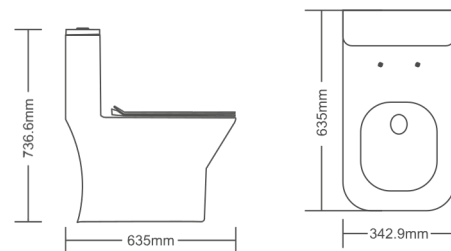

Ultimate & Alluring

NEXA : CODE - 01

WASH DOWN FLUSHING
S TRAP
WALL DIST. : 9 Inch
SEAT COVER : 735
FLUSH FITTING SIZE : 10"
L : 596 x W : 330 x H : 723.9 mm

LIZA : CODE - 02

WASH DOWN FLUSHING
S TRAP | P TRAP
WALL DIST. : 9 Inch
SEAT COVER : 743
FLUSH FITTING SIZE : 10"
L : 628.65 X W : 342.9 X H : 711 MM

DESIGNING
SPACES FOR LIFE'S

Refreshing Moments

VENTO : CODE - 03

WASH DOWN FLUSHING
S TRAP
WALL DIST. : 9 Inch
SEAT COVER : 743
FLUSH FITTING SIZE : 10"
L : 635 X W : 330 X H : 698.5 MM

RIYO : CODE - 05

WASH DOWN FLUSHING
S TRAP
WALL DIST. : 9 Inch
SEAT COVER : 735
FLUSH FITTING SIZE : 10"
L : 647.7 X W : 342.9 X H : 723.9 MM

MORIS : CODE - 04

SIPHONIC 5D FLUSHING
S TRAP
WALL DIST. : 9 Inch
SEAT COVER : 743
FLUSH FITTING SIZE : 10"
L : 635 x W : 342.9 x H : 736.6 MM

ROMAN : CODE - 06

WASH DOWN FLUSHING
S TRAP
WALL DIST. : 9 Inch
SEAT COVER : 743
FLUSH FITTING SIZE : 10"
L : 641.35 X W : 349.25 X H : 698.5 MM

Design & Style

PRECISION
AND PERFECTION
IN

Every Piece

ITALIAN - S

S TRAP
WALL DIST. : 225MM
L : 650 X W : 360 X H : 740 MM

ITALIAN - P

P TRAP
WALL DIST. : 100MM
L : 650 X W : 360 X H : 740 MM

CHANGE THE
LOOK AND FEEL
OF YOUR SPACE BY