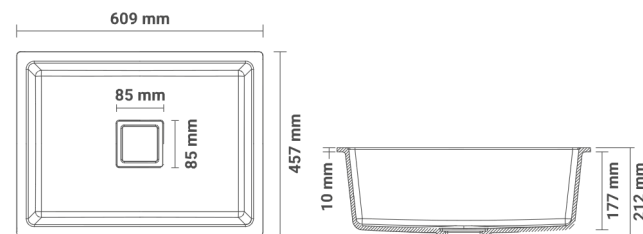

PRODUCT : 21"X18"

SIZE : 533 X 457 X 214 MM
WEIGHT : 10 KG. (Approx)
FINISH : GRANITE | METALLIC

PRODUCT : 16"X18"

SIZE : 457 X 406 X 215 MM
WEIGHT : 8 KG. (Approx)
FINISH : GRANITE | METALLIC

EXPRESS THE
MAGNIFICENCE WITH INNOVATION
TO MAKE YOUR SPACE

More Amazing

PRODUCT : 36"X18"

SIZE : 915 X 450 X 208 MM
WEIGHT : 16 KG. (Approx)
FINISH : GRANITE | METALLIC

PRODUCT : 24"X18"

SIZE : 609 X 457 X 212 MM
WEIGHT : 11.5 KG. (Approx)
FINISH : GRANITE | METALLIC

PRODUCT : 20"X45"

SIZE : 915 X 450 X 208 MM
WEIGHT : 27 KG. (Approx)
FINISH : GRANITE | METALLIC

AVAILABLE COLORS

METALLIC SERIES

GRANITE SERIES

FEATURES

INSTALLATION

TOP MOUNT