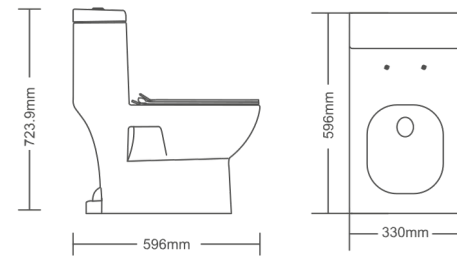

MORIS : CODE - 04

SIPHONIC 5D FLUSHING
S TRAP
WALL DIST. : 9 Inch
SEAT COVER : 743
FLUSH FITTING SIZE : 10"
L : 635 x W : 342.9 x H : 736.6 MM

ROMAN : CODE - 06

WASH DOWN FLUSHING
S TRAP
WALL DIST. : 9 Inch
SEAT COVER : 743
FLUSH FITTING SIZE : 10"
L : 641.35 X W : 349.25 X H : 698.5 MM

VETO : CODE - 07

WASH DOWN FLUSHING
S TRAP
WALL DIST. : 4 Inch
SEAT COVER : 735
FLUSH FITTING SIZE : 10"
L : 596 X W : 330 X H : 723.9 MM

TORUS : CODE - 08

WASH DOWN FLUSHING
S TRAP
WALL DIST. : 9 Inch
SEAT COVER : 743
FLUSH FITTING SIZE : 10"
L : 635 x W : 342.9 x H : 736.6 MM