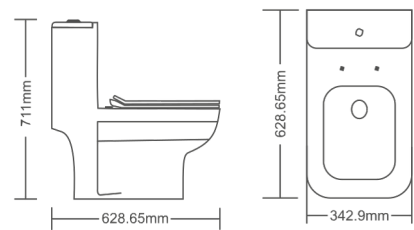

Morbi, Gujarat, India - 363641

info@vinceta.in

EVERY SPACE
IS DESERVES A

Touch of Elegance

A one-piece toilet is a style of toilet where the tank or cistern is connected directly to the bowl, so it is one full unit, whereas a two-piece toilet is made up of two separate units, which are then joined.

Ultimate & Alluring

NEXA : CODE - 01

WASH DOWN FLUSHING
S TRAP
WALL DIST. : 9 Inch
SEAT COVER : 735
FLUSH FITTING SIZE : 10"
L : 596 x W : 330 x H : 723.9 mm

LIZA : CODE - 02

WASH DOWN FLUSHING
S TRAP | P TRAP
WALL DIST. : 9 Inch
SEAT COVER : 743
FLUSH FITTING SIZE : 10"
L : 628.65 X W : 342.9 X H : 711 MM