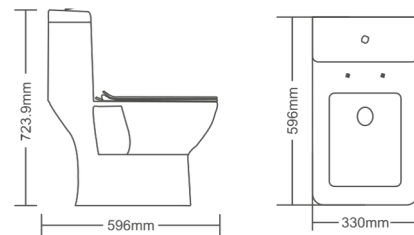

Morbi, Gujarat, India - 363641

info@vinceta.in

EVERY SPACE
IS DESERVES A

Touch of Elegance

A one-piece toilet is a style of toilet where the tank or cistern is connected directly to the bowl, so it is one full unit, whereas a two-piece toilet is made up of two separate units, which are then joined.

Ultimate & Alluring

NEXA : CODE - 01

WASH DOWN FLUSHING
S TRAP
WALL DIST. : 9 Inch
SEAT COVER : 735
FLUSH FITTING SIZE : 10"
L : 596 x W : 330 x H : 723.9 mm

LIZA : CODE - 02

WASH DOWN FLUSHING
S TRAP | P TRAP
WALL DIST. : 9 Inch
SEAT COVER : 743
FLUSH FITTING SIZE : 10"
L : 628.65 X W : 342.9 X H : 711 MM