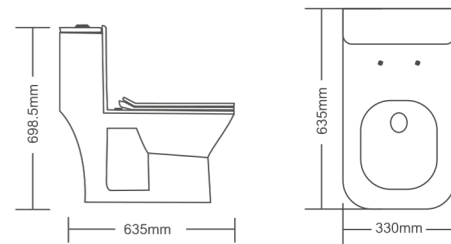

Ultimate & Alluring

NEXA : CODE - 01

WASH DOWN FLUSHING
S TRAP
WALL DIST. : 9 Inch
SEAT COVER : 735
FLUSH FITTING SIZE : 10"
L : 596 x W : 330 x H : 723.9 mm

LIZA : CODE - 02

WASH DOWN FLUSHING
S TRAP | P TRAP
WALL DIST. : 9 Inch
SEAT COVER : 743
FLUSH FITTING SIZE : 10"
L : 628.65 X W : 342.9 X H : 711 MM

DESIGNING
SPACES FOR LIFE'S

Refreshing Moments

VENTO : CODE - 03

WASH DOWN FLUSHING
S TRAP
WALL DIST. : 9 Inch
SEAT COVER : 743
FLUSH FITTING SIZE : 10"
L : 635 X W : 330 X H : 698.5 MM

RIYO : CODE - 05

WASH DOWN FLUSHING
S TRAP
WALL DIST. : 9 Inch
SEAT COVER : 735
FLUSH FITTING SIZE : 10"
L : 647.7 X W : 342.9 X H : 723.9 MM

Design & Style

PRECISION
AND PERFECTION
IN

Every Piece

ITALIAN - S

S TRAP
WALL DIST. : 225MM
L : 650 X W : 360 X H : 740 MM

ITALIAN - P

P TRAP
WALL DIST. : 100MM
L : 650 X W : 360 X H : 740 MM

CHANGE THE
LOOK AND FEEL
OF YOUR SPACE BY