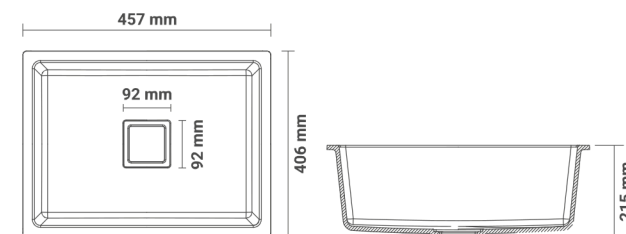

PRODUCT : 21"X18"

SIZE : 533 X 457 X 214 MM
WEIGHT : 10 KG. (Approx)
FINISH : GRANITE | METALLIC

PRODUCT : 16"X18"

SIZE : 457 X 406 X 215 MM
WEIGHT : 8 KG. (Approx)
FINISH : GRANITE | METALLIC

EXPRESS THE
MAGNIFICENCE WITH INNOVATION
TO MAKE YOUR SPACE