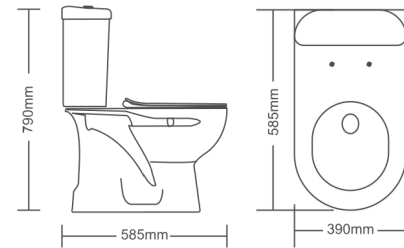

Design & Style

PRECISION
AND PERFECTION
IN

Every Piece

ITALIAN - S

S TRAP
WALL DIST. : 225MM
L : 650 X W : 360 X H : 740 MM

ITALIAN - P

P TRAP
WALL DIST. : 100MM
L : 650 X W : 360 X H : 740 MM

CHANGE THE
LOOK AND FEEL
OF YOUR SPACE BY

Bringing Elegance

**IMPROVE
THE AMBIENCE
AND YOUR COMFORT**

Level in Your House

ERANI

S TRAP
WALL DIST. : 200MM
L : 585 X W : 390 X H : 790 MM

BETA

P TRAP
WALL DIST. : 140MM
L : 660 X W : 350 X H : 790 MM

BETA
TWO PIECE WATER CLOSET

AQUA

S TRAP | P TRAP
WALL DIST. : 200MM
L : 628.65 X W : 400 X H : 755.65 MM

CRETTO

S TRAP | P TRAP
WALL DIST. : 225MM
L : 584.20 X W : 355.6 X H : 736.6 MM

BRINGING OPULENCE
TO LIFE WITH

Eternal Grace

EWC - S