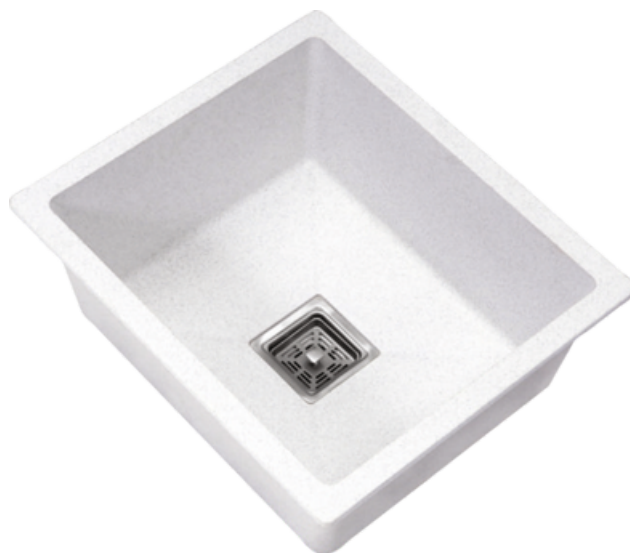

PRODUCT : 21"X18"

SIZE : 533 X 457 X 214 MM
WEIGHT : 10 KG. (Approx)
FINISH : GRANITE | METALLIC

PRODUCT : 16"X18"

SIZE : 457 X 406 X 215 MM
WEIGHT : 8 KG. (Approx)
FINISH : GRANITE | METALLIC