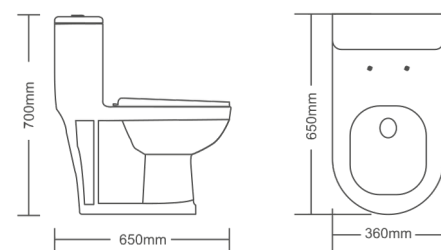

BABY ONE PIECE

WASH DOWN FLUSHING
S TRAP
WALL DIST. : 4 Inch
SEAT COVER : 735
FLUSH FITTING SIZE : 10"
L : 650 X W : 360 X H : 700 MM