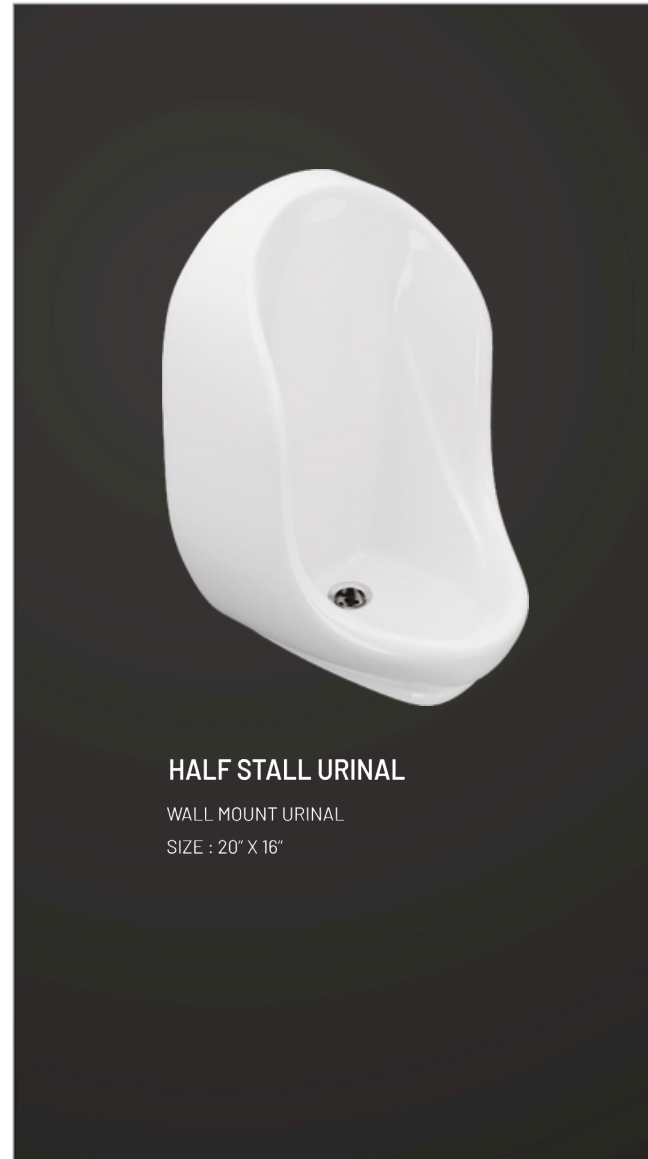

RURAL PAN
FLOOR MOUNT ORISSA PAN
SIZE : 18" X 11"

FLATE BACK URINAL

WALL MOUNT URINAL
SIZE : 20" X 16"

LADIES URINAL

FLOOR MOUNT ORISSA PAN
SIZE : 20" X 16"

HALF STALL URINAL

WALL MOUNT URINAL
SIZE : 20" X 16"