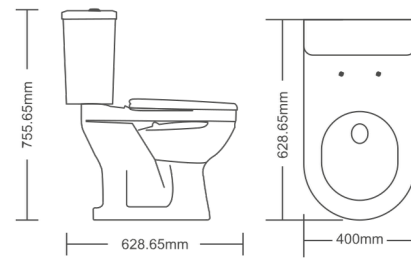

Design & Style

PRECISION
AND PERFECTION
IN

Every Piece

ITALIAN - S

S TRAP
WALL DIST. : 225MM
L : 650 X W : 360 X H : 740 MM

ITALIAN - P

P TRAP
WALL DIST. : 100MM
L : 650 X W : 360 X H : 740 MM

CHANGE THE
LOOK AND FEEL
OF YOUR SPACE BY

Bringing Elegance

**IMPROVE
THE AMBIENCE
AND YOUR COMFORT**

Level in Your House

ERANI

S TRAP
WALL DIST. : 200MM
L : 585 X W : 390 X H : 790 MM

BETA

P TRAP
WALL DIST. : 140MM
L : 660 X W : 350 X H : 790 MM

BETA
TWO PIECE WATER CLOSET

AQUA

S TRAP | P TRAP
WALL DIST. : 200MM
L : 628.65 X W : 400 X H : 755.65 MM

CRETTO

S TRAP | P TRAP
WALL DIST. : 225MM
L : 584.20 X W : 355.6 X H : 736.6 MM

BRINGING OPULENCE
TO LIFE WITH

Eternal Grace

EWC - S