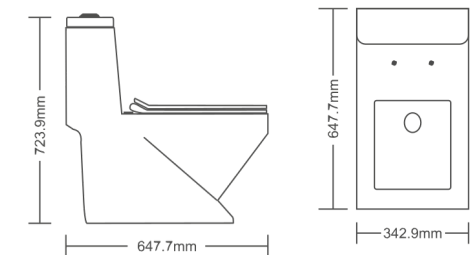

Ultimate & Alluring

NEXA : CODE - 01

WASH DOWN FLUSHING
S TRAP
WALL DIST. : 9 Inch
SEAT COVER : 735
FLUSH FITTING SIZE : 10"
L : 596 x W : 330 x H : 723.9 mm

LIZA : CODE - 02

WASH DOWN FLUSHING
S TRAP | P TRAP
WALL DIST. : 9 Inch
SEAT COVER : 743
FLUSH FITTING SIZE : 10"
L : 628.65 X W : 342.9 X H : 711 MM

DESIGNING
SPACES FOR LIFE'S

Refreshing Moments

VENTO : CODE - 03

WASH DOWN FLUSHING
S TRAP
WALL DIST. : 9 Inch
SEAT COVER : 743
FLUSH FITTING SIZE : 10"
L : 635 X W : 330 X H : 698.5 MM

RIYO : CODE - 05

WASH DOWN FLUSHING
S TRAP
WALL DIST. : 9 Inch
SEAT COVER : 735
FLUSH FITTING SIZE : 10"
L : 647.7 X W : 342.9 X H : 723.9 MM

Design & Style

PRECISION
AND PERFECTION
IN

Every Piece

ITALIAN - S

S TRAP
WALL DIST. : 225MM
L : 650 X W : 360 X H : 740 MM

ITALIAN - P

P TRAP
WALL DIST. : 100MM
L : 650 X W : 360 X H : 740 MM

CHANGE THE
LOOK AND FEEL
OF YOUR SPACE BY