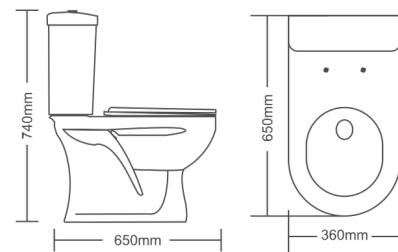

The toilet tank and bowl are molded separately with the need for attachment through the use of bolts. A two piece toilet is the most common type of toilet in the world. The toilet tank and toilet bowl are separate pieces and are attached together with bolts and gaskets during installation.

Design & Style

PRECISION
AND PERFECTION
IN

Every Piece

ITALIAN - S

S TRAP
WALL DIST. : 225MM
L : 650 X W : 360 X H : 740 MM

ITALIAN - P

P TRAP
WALL DIST. : 100MM
L : 650 X W : 360 X H : 740 MM

CHANGE THE
LOOK AND FEEL
OF YOUR SPACE BY

Bringing Elegance

**IMPROVE
THE AMBIENCE
AND YOUR COMFORT**

Level in Your House

ERANI

S TRAP
WALL DIST. : 200MM
L : 585 X W : 390 X H : 790 MM

BETA

P TRAP
WALL DIST. : 140MM
L : 660 X W : 350 X H : 790 MM

BETA
TWO PIECE WATER CLOSET