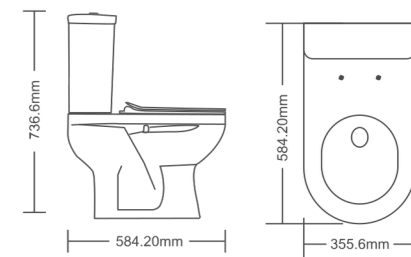

Design & Style

PRECISION
AND PERFECTION
IN

Every Piece

ITALIAN - S

S TRAP
WALL DIST. : 225MM
L : 650 X W : 360 X H : 740 MM

ITALIAN - P

P TRAP
WALL DIST. : 100MM
L : 650 X W : 360 X H : 740 MM

CHANGE THE
LOOK AND FEEL
OF YOUR SPACE BY

Bringing Elegance

**IMPROVE
THE AMBIENCE
AND YOUR COMFORT**

Level in Your House

ERANI

S TRAP
WALL DIST. : 200MM
L : 585 X W : 390 X H : 790 MM

BETA

P TRAP
WALL DIST. : 140MM
L : 660 X W : 350 X H : 790 MM

BETA
TWO PIECE WATER CLOSET

AQUA

S TRAP | P TRAP
WALL DIST. : 200MM
L : 628.65 X W : 400 X H : 755.65 MM

CRETTO

S TRAP | P TRAP
WALL DIST. : 225MM
L : 584.20 X W : 355.6 X H : 736.6 MM

BRINGING OPULENCE
TO LIFE WITH

Eternal Grace

EWC - S