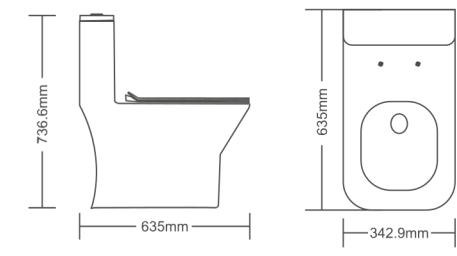

MORIS : CODE - 04

SIPHONIC 5D FLUSHING
S TRAP
WALL DIST. : 9 Inch
SEAT COVER : 743
FLUSH FITTING SIZE : 10"
L : 635 x W : 342.9 x H : 736.6 MM

ROMAN : CODE - 06

WASH DOWN FLUSHING
S TRAP
WALL DIST. : 9 Inch
SEAT COVER : 743
FLUSH FITTING SIZE : 10"
L : 641.35 X W : 349.25 X H : 698.5 MM

VETO : CODE - 07

WASH DOWN FLUSHING
S TRAP
WALL DIST. : 4 Inch
SEAT COVER : 735
FLUSH FITTING SIZE : 10"
L : 596 X W : 330 X H : 723.9 MM

TORUS : CODE - 08

WASH DOWN FLUSHING
S TRAP
WALL DIST. : 9 Inch
SEAT COVER : 743
FLUSH FITTING SIZE : 10"
L : 635 x W : 342.9 x H : 736.6 MM

Design & Style

PRECISION
AND PERFECTION
IN

Every Piece

ITALIAN - S

S TRAP
WALL DIST. : 225MM
L : 650 X W : 360 X H : 740 MM

ITALIAN - P

P TRAP
WALL DIST. : 100MM
L : 650 X W : 360 X H : 740 MM

CHANGE THE
LOOK AND FEEL
OF YOUR SPACE BY