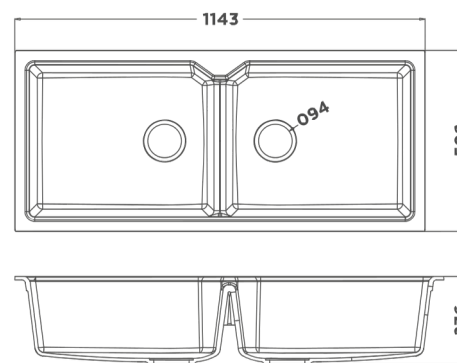

PRODUCT : 21"X18"

SIZE : 533 X 457 X 214 MM
WEIGHT : 10 KG. (Approx)
FINISH : GRANITE | METALLIC

PRODUCT : 16"X18"

SIZE : 457 X 406 X 215 MM
WEIGHT : 8 KG. (Approx)
FINISH : GRANITE | METALLIC

EXPRESS THE
MAGNIFICENCE WITH INNOVATION
TO MAKE YOUR SPACE

More Amazing

PRODUCT : 36"X18"

SIZE : 915 X 450 X 208 MM
WEIGHT : 16 KG. (Approx)
FINISH : GRANITE | METALLIC

PRODUCT : 24"X18"

SIZE : 609 X 457 X 212 MM
WEIGHT : 11.5 KG. (Approx)
FINISH : GRANITE | METALLIC

PRODUCT : 20"X45"

SIZE : 915 X 450 X 208 MM
WEIGHT : 27 KG. (Approx)
FINISH : GRANITE | METALLIC

AVAILABLE COLORS

METALLIC SERIES

GRANITE SERIES

FEATURES

INSTALLATION

TOP MOUNT