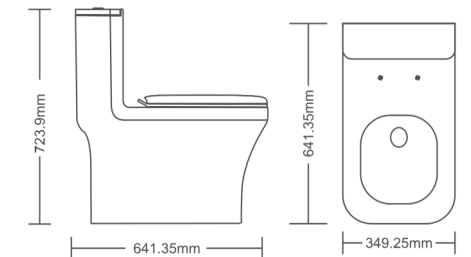

ROMAN : CODE - 06

WASH DOWN FLUSHING
S TRAP
WALL DIST. : 9 Inch
SEAT COVER : 743
FLUSH FITTING SIZE : 10"
L : 641.35 X W : 349.25 X H : 698.5 MM