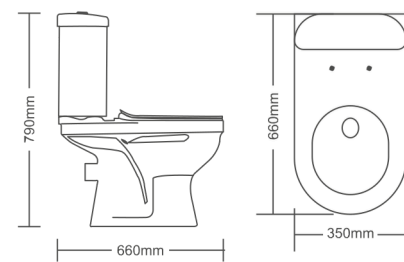

Design & Style

PRECISION
AND PERFECTION
IN

Every Piece

ITALIAN - S

S TRAP
WALL DIST. : 225MM
L : 650 X W : 360 X H : 740 MM

ITALIAN - P

P TRAP
WALL DIST. : 100MM
L : 650 X W : 360 X H : 740 MM

CHANGE THE
LOOK AND FEEL
OF YOUR SPACE BY

Bringing Elegance

**IMPROVE
THE AMBIENCE
AND YOUR COMFORT**

Level in Your House

ERANI

S TRAP
WALL DIST. : 200MM
L : 585 X W : 390 X H : 790 MM

BETA

P TRAP
WALL DIST. : 140MM
L : 660 X W : 350 X H : 790 MM

BETA
TWO PIECE WATER CLOSET

AQUA

S TRAP | P TRAP
WALL DIST. : 200MM
L : 628.65 X W : 400 X H : 755.65 MM

CRETTO

S TRAP | P TRAP
WALL DIST. : 225MM
L : 584.20 X W : 355.6 X H : 736.6 MM

BRINGING OPULENCE
TO LIFE WITH

Eternal Grace

EWC - S