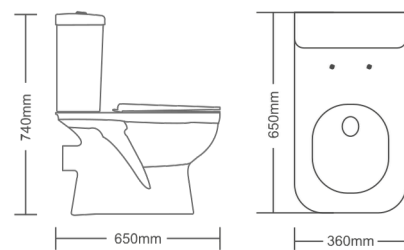

The toilet tank and bowl are molded separately with the need for attachment through the use of bolts. A two piece toilet is the most common type of toilet in the world. The toilet tank and toilet bowl are separate pieces and are attached together with bolts and gaskets during installation.

Design & Style

PRECISION
AND PERFECTION
IN

Every Piece

ITALIAN - S

S TRAP
WALL DIST. : 225MM
L : 650 X W : 360 X H : 740 MM

ITALIAN - P

P TRAP
WALL DIST. : 100MM
L : 650 X W : 360 X H : 740 MM

CHANGE THE
LOOK AND FEEL
OF YOUR SPACE BY

Bringing Elegance

**IMPROVE
THE AMBIENCE
AND YOUR COMFORT**

Level in Your House

ERANI

S TRAP
WALL DIST. : 200MM
L : 585 X W : 390 X H : 790 MM

BETA

P TRAP
WALL DIST. : 140MM
L : 660 X W : 350 X H : 790 MM

BETA
TWO PIECE WATER CLOSET