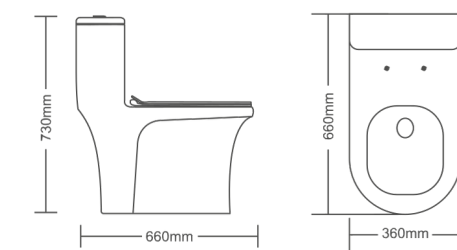

LOVA : CODE - 09

WASH DOWN FLUSHING
S TRAP
WALL DIST. : 9 Inch
SEAT COVER : 740
FLUSH FITTING SIZE : 10"
L : 660 X W : 360 X H : 730 MM