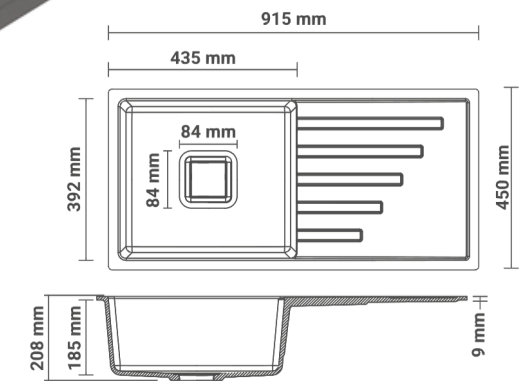

PRODUCT : 21"X18"

SIZE : 533 X 457 X 214 MM
WEIGHT : 10 KG. (Approx)
FINISH : GRANITE | METALLIC

PRODUCT : 16"X18"

SIZE : 457 X 406 X 215 MM
WEIGHT : 8 KG. (Approx)
FINISH : GRANITE | METALLIC

EXPRESS THE
MAGNIFICENCE WITH INNOVATION
TO MAKE YOUR SPACE

More Amazing

PRODUCT : 36"X18"

SIZE : 915 X 450 X 208 MM
WEIGHT : 16 KG. (Approx)
FINISH : GRANITE | METALLIC

PRODUCT : 24"X18"

SIZE : 609 X 457 X 212 MM
WEIGHT : 11.5 KG. (Approx)
FINISH : GRANITE | METALLIC